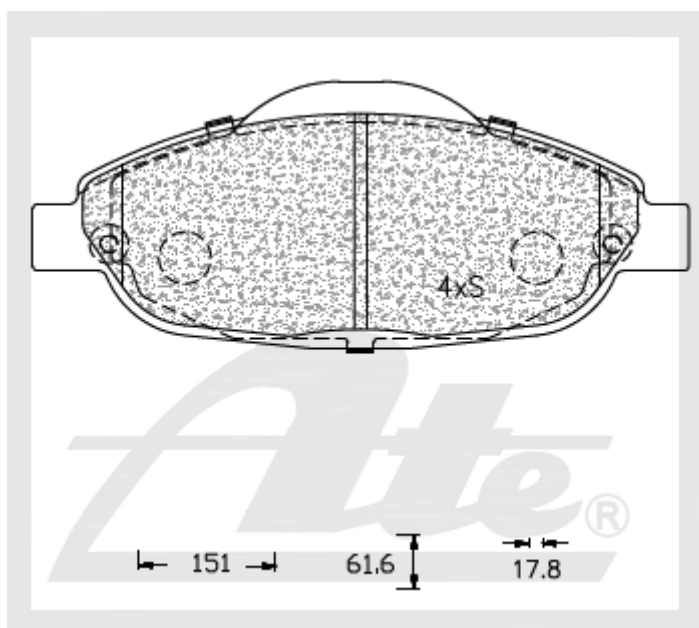

NEW PART NUMBER

Drawing

Details of New Part

Brake Pad – Front

Product Dimensions

Length – 151mm

Height – 61.6mm

Thickness – 17.8mm

Package Dimensions

Weight – 1799g

L – 175mm

W – 137mm

H – 57mm

Barcode

Front

Position